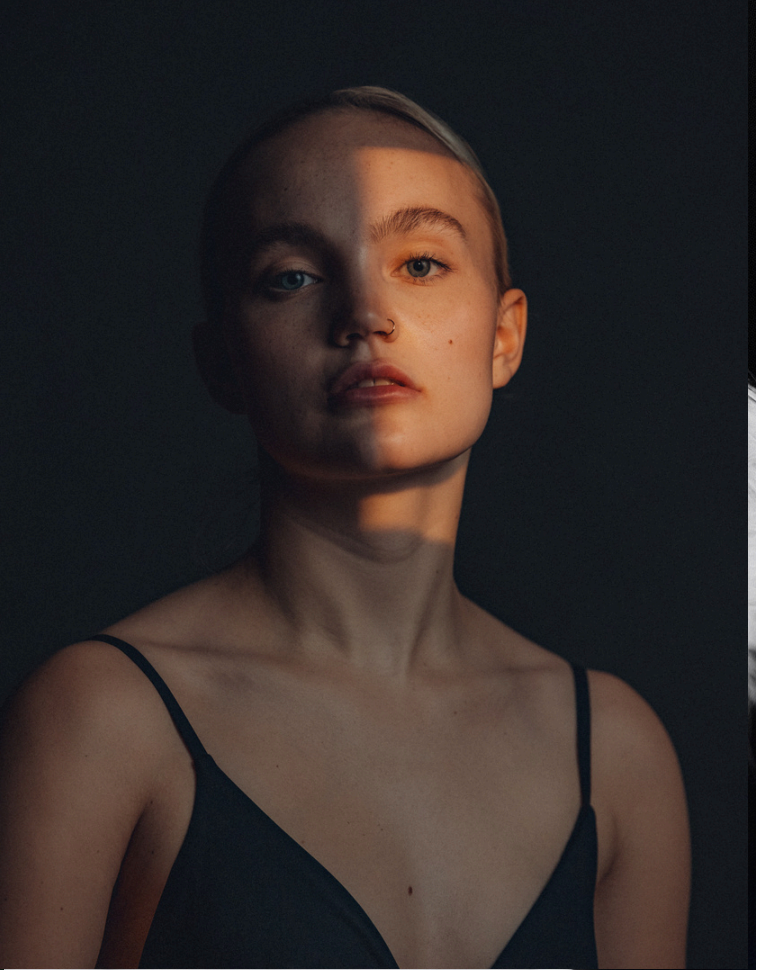

PAULINE BEHNKE

HEIGHT: 170 cm
CHEST: 84 cm
WAIST: 66 cm
HIPS: 90 cm

contact@ferradinimodels.com
ferradinimodels.com

FERRADINI MODELS

PAULINE BEHNKE

HEIGHT: 170 cm / CHEST: 84 cm
WAIST: 66 cm / HIPS: 90 cm

FERRADINI MODELS

PAULINE BEHNKE

HEIGHT: 170 cm / CHEST: 84 cm
WAIST: 66 cm / HIPS: 90 cm

FERRADINI MODELS

PAULINE BEHNKE

HEIGHT: 170 cm / CHEST: 84 cm
WAIST: 66 cm / HIPS: 90 cm

PAULINE BEHNKE

HEIGHT: 170 cm / CHEST: 84 cm
WAIST: 66 cm / HIPS: 90 cm