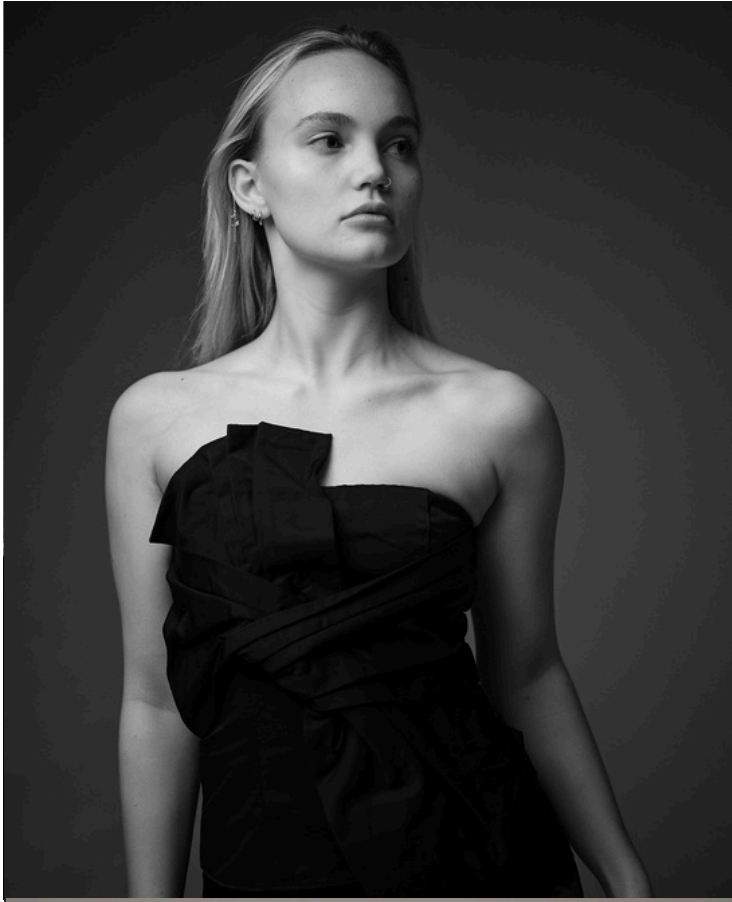

PAULINE BEHNKE

HEIGHT: 170 cm
CHEST: 84 cm
WAIST: 66 cm
HIPS: 90 cm

contact@ferradinimodels.com
ferradinimodels.com

FERRADINI MODELS

PAULINE BEHNKE

HEIGHT: 170 cm / CHEST: 84 cm
WAIST: 66 cm / HIPS: 90 cm

FERRADINI MODELS

PAULINE BEHNKE

HEIGHT: 170 cm / CHEST: 84 cm
WAIST: 66 cm / HIPS: 90 cm

FERRADINI MODELS

PAULINE BEHNKE

HEIGHT: 170 cm / CHEST: 84 cm
WAIST: 66 cm / HIPS: 90 cm

PAULINE BEHNKE

HEIGHT: 170 cm / CHEST: 84 cm
WAIST: 66 cm / HIPS: 90 cm