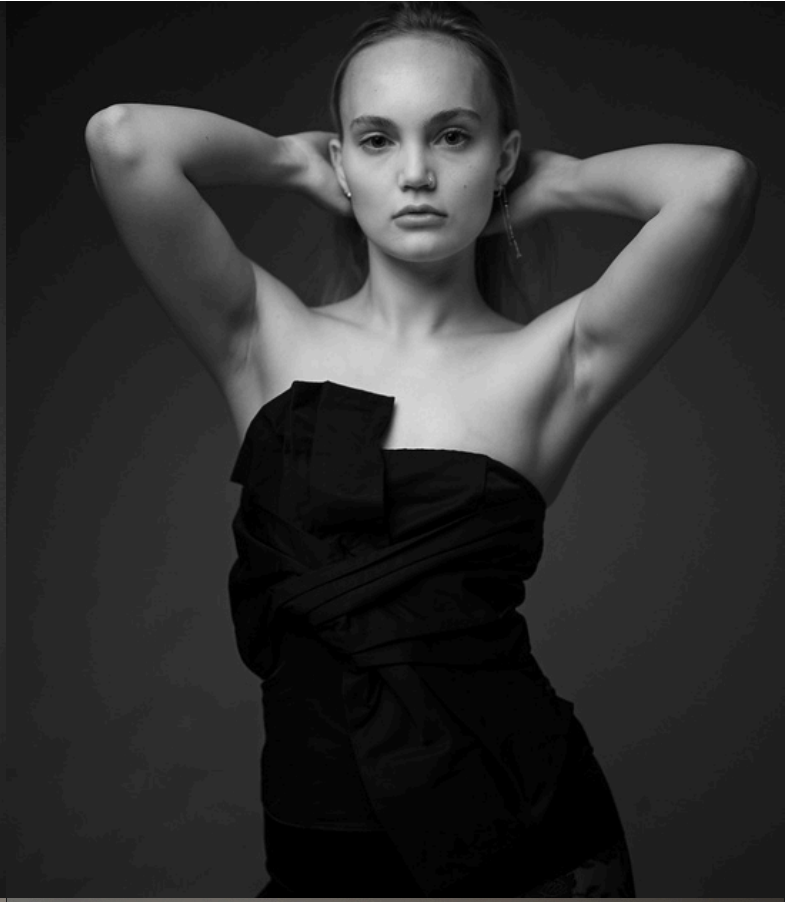

PAULINE BEHNKE

HEIGHT: 170 cm
CHEST: 84 cm
WAIST: 66 cm
HIPS: 90 cm

contact@ferradinimodels.com
ferradinimodels.com

FERRADINI MODELS

PAULINE BEHNKE

HEIGHT: 170 cm / CHEST: 84 cm
WAIST: 66 cm / HIPS: 90 cm

FERRADINI MODELS

PAULINE BEHNKE

HEIGHT: 170 cm / CHEST: 84 cm
WAIST: 66 cm / HIPS: 90 cm

FERRADINI MODELS

PAULINE BEHNKE

HEIGHT: 170 cm / CHEST: 84 cm
WAIST: 66 cm / HIPS: 90 cm

PAULINE BEHNKE

HEIGHT: 170 cm / CHEST: 84 cm
WAIST: 66 cm / HIPS: 90 cm